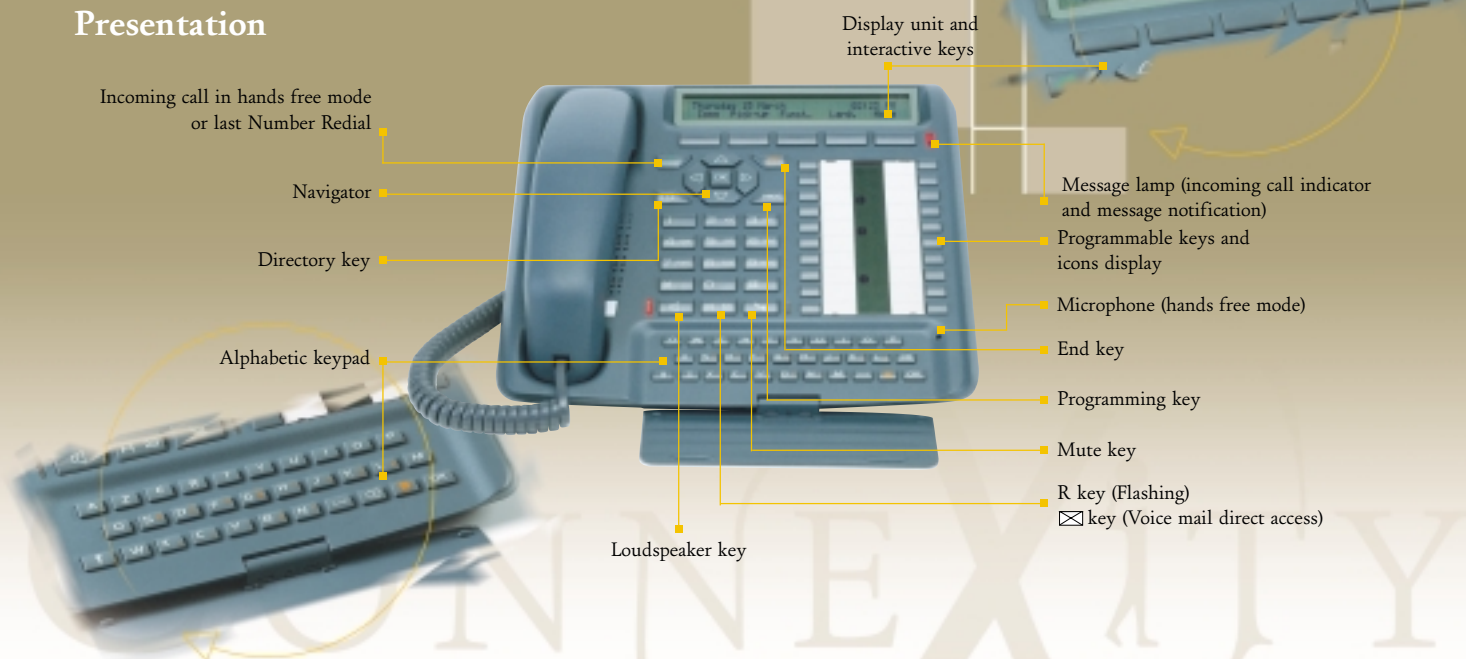

for managing and accessing stored numbers. Optional cartridges are available to connect to other interfaces and for access to new functions.

The M760 is definitely the solution for efficient Evolution!

The user-friendliness of the M760 is further enhanced by cellphone-like navigation keys. Dialog between you and your telephone is via a display with one line of information and one line of a dynamic display of functions accessed via interactive keys. Finally, a major advantage enables progressive migration to the world of VoIP (voice over Internet protocol).

M760 "Open-ended Evolution"

Presentation

Description

- Digital terminal
- Can be used with all platforms of the M6500 IP PBX and Succession 6500 ranges
- 80 kbps digital link
- Connected with a standard telephone wire pair
- Maximum distance between the digital phone and the PBX platform:
 - 1 000 meters using 4/10 cable
 - 1 800 meters using 6/10 cable
- Detachable connection cord with RJ 45 connector (adapters and other cords are available separately)
- M760 dimensions:
 - L x D x H: 250 x 235 x 95 mm
- Weight: 1113 g
- 2 color-schemes: glacier white/midnight blue or anthracite blue/midnight blue
- 2 types of handsets (Nordic or Latin)